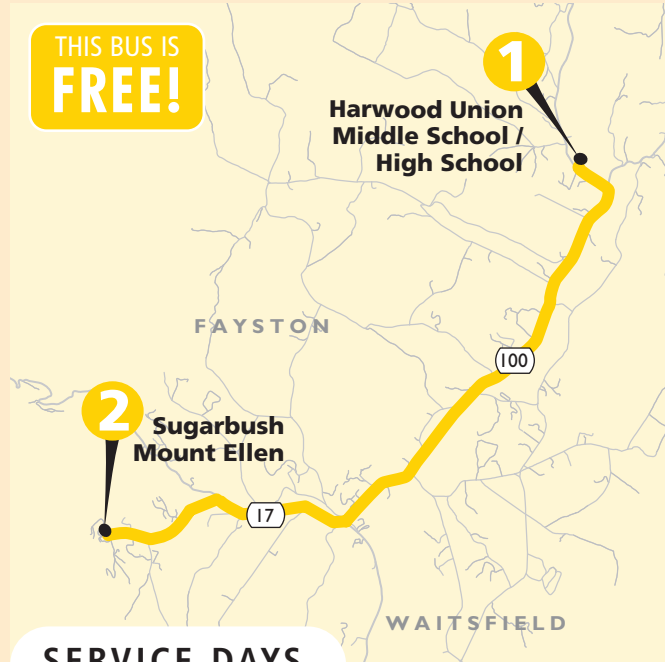

ROUTE NUMBER  
**127**

# Harwood Freerider

**TUESDAYS & THURSDAYS:  
DECEMBER 12 – MARCH 15**

THIS BUS IS  
**FREE!**

## SCHEDULE

**1**

**Harwood Union  
PICK-UP**

2:50 PM

**2**

**Mount Ellen  
DROP-OFF**

3:10 PM

You may also request a pickup by flagging down the bus along the route — drivers will stop to pick you up where safe driving conditions permit.

Harwood Freerider Shuttle