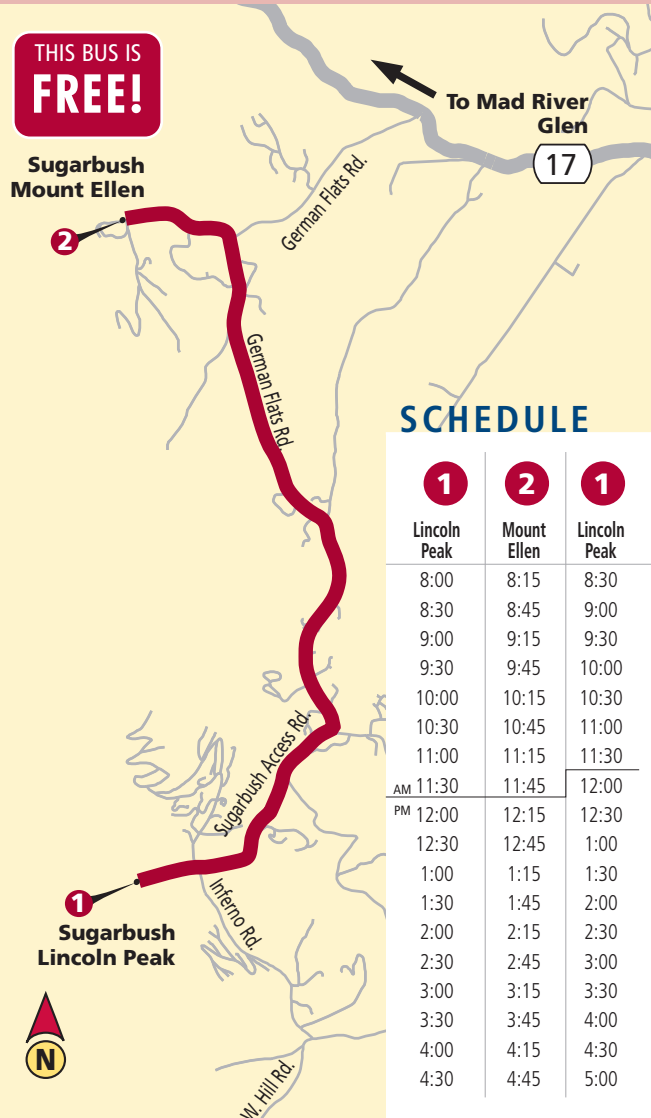

ROUTE NUMBER
122

Mount Ellen

OPERATES DEC. 9–MARCH 25, MARCH 31–APRIL 1, & APRIL 7–8

THIS BUS IS
FREE!

Sugarbush
Mount Ellen

2

1

Sugarbush
Lincoln Peak

SCHEDULE

1 Lincoln Peak	2 Mount Ellen	1 Lincoln Peak
8:00	8:15	8:30
8:30	8:45	9:00
9:00	9:15	9:30
9:30	9:45	10:00
10:00	10:15	10:30
10:30	10:45	11:00
11:00	11:15	11:30
AM 11:30	11:45	12:00
PM 12:00	12:15	12:30
12:30	12:45	1:00
1:00	1:15	1:30
1:30	1:45	2:00
2:00	2:15	2:30
2:30	2:45	3:00
3:00	3:15	3:30
3:30	3:45	4:00
4:00	4:15	4:30
4:30	4:45	5:00

Connecting Mt. Ellen with Lincoln Peak, this route operates every 30 minutes.

You may also request a pickup by flagging down the bus — drivers will stop to pick you up where safe driving conditions permit.