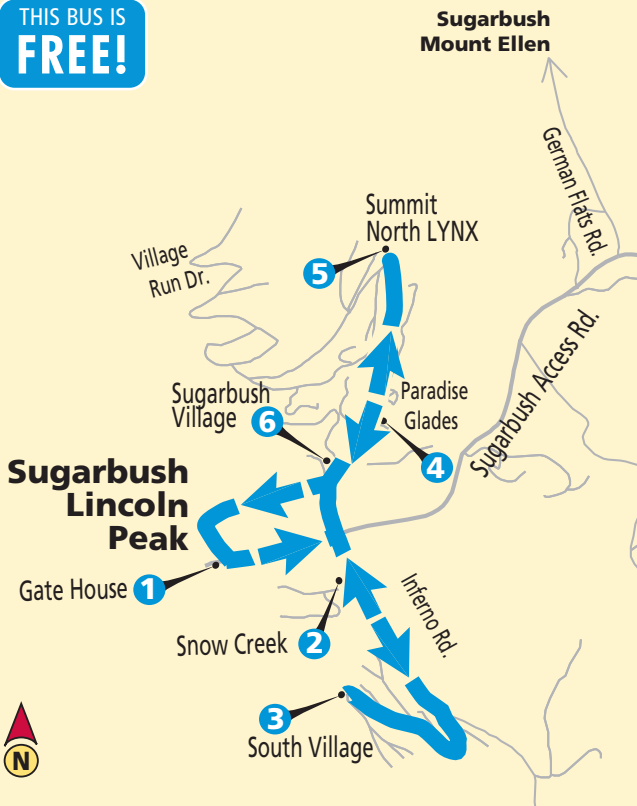

ROUTE NUMBER
124

Mountain Condos

Mountain Condos

OPERATES DEC. 9–MARCH 25, AND FOLLOWS WEEKDAY SCHEDULE ON 3/31, 4/1, 4/7–8

THIS BUS IS
FREE!

This route serves the Sugarbush condominiums. Dial-a-Ride is available at the resorts from 11:00am to 4:50pm. Please call 496-RIDE to arrange pickup. Or wait for the bus at the base of Lincoln Peak.

+ North LYNX picks up at intersection of Village Road and Village Drive.

** Stop #6 picks up riders at the covered bridge.

You may also request a pickup by flagging down the bus — drivers will stop to pick you up where safe driving conditions permit.

WEEKDAY SCHEDULE

1	2	3	4	5	6	1
Lincoln Peak	Snow Creek	South Village	Glades/Paradise	Summit N Lynx +	Sugarbush Village **	Lincoln Peak
8:00	8:03	8:06	8:13	8:16	8:25	8:30
8:30	8:33	8:36	8:43	8:46	8:55	9:00
9:00	9:03	9:06	9:13	9:16	9:25	9:30
9:30	9:33	9:36	9:43	9:46	9:55	10:00
10:00	10:03	10:06	10:13	10:16	10:25	10:30
10:30	10:33	10:36	10:43	10:46	10:55	11:00
11:00	11:03	11:06	11:13	11:16	11:25	11:30
AM	Dial-a-Ride available from 11:00 am – 4:50 pm.*					
PM	5:30	R	R	R	R	R

R = On-board request only.

WEEKEND / HOLIDAY SCHEDULE

1	2	3	4	5	6	1
Lincoln Peak	Snow Creek	South Village	Glades/Paradise	Summit N Lynx +	Sugarbush Village **	Lincoln Peak
8:00	8:03	8:06	8:13	8:16	8:25	8:30
8:30	8:33	8:36	8:43	8:46	8:55	9:00
8:45	8:48	8:51	8:58	9:01	9:10	9:15
9:00	9:03	9:06	9:13	9:16	9:25	9:30
9:15	9:18	9:21	9:28	9:31	9:40	9:45
9:30	9:33	9:36	9:43	9:46	9:55	10:00
9:45	9:48	9:51	9:58	10:01	10:10	10:15
10:00	10:03	10:06	10:13	10:16	10:25	10:30
10:15	10:18	10:21	10:28	10:31	10:40	10:45
10:30	10:33	10:36	10:43	10:46	10:55	11:00
10:45	10:48	10:51	10:58	11:01	11:10	11:15
11:00	11:03	11:06	11:13	11:16	11:25	11:30
11:15	11:18	11:21	11:28	11:31	11:40	11:45
11:30	11:33	11:36	11:43	11:46	11:55	12:00
AM	11:45	11:48	11:51	11:58	12:01	12:10
PM	12:15	12:18	12:21	12:28	12:31	12:40
	Dial-a-Ride available from 11:00 am – 4:50 pm.*					
	5:30	R	R	R	R	R