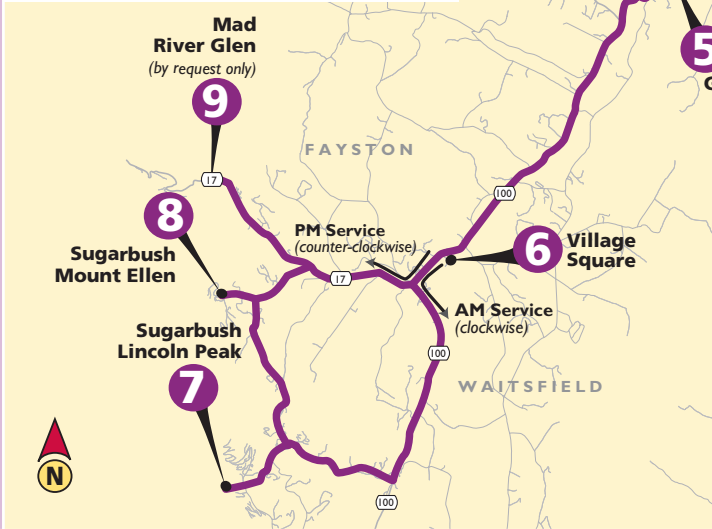

ROUTE NUMBER
126

SnowCap Commuter

SnowCap Commuter

OPERATES DECEMBER 9 – APRIL 7: SEE DATES BELOW

SNOWCAP COMMUTER FARES:

Between towns:

Single fare \$2.00
Senior / Youth (under 17) /
Persons with Disabilities \$1.00

Within towns:

Single fare \$1.00
Senior / Youth (under 17) /
Persons with Disabilities \$0.50

SERVICE DAYS

DECEMBER 2006: 12/9-10, 12/16-17, 12/22-31

JANUARY 2007: 1/1, 1/6-7, 1/13-16, 1/20-21, 1/27-28

FEBRUARY 2007: 2/3-4, 2/10-11, 2/17-18, 2/24-28

MARCH 2007: 3/1-6, 3/10-11, 3/16-18, 3/22-25, 3/31

APRIL 2007: 4/1, 4/7

* = In the AM, the bus will travel to Mad River Glen by on-board request, just tell the driver you want to go to Mad River Glen when you board. If you are dropped off at Mad River Glen in the AM, the bus will automatically pick you up there at 4:05 PM. If you did not get dropped off at Mad River Glen in the AM, but would like to be picked up there in the PM, you must call 496-RIDE by noon to request a pick-up that afternoon.

R = On-board request only.

WEEKEND / HOLIDAY SCHEDULE

	1	2	3	4	5	6	7	8	9	5	4	3	2	1
AM	Montpelier High School 8:15AM	Montpelier Park & Ride 8:18	Middlesex Park & Ride 8:27	Middlesex Country Store 8:30	Moretown Gen. Store 8:39	Village Square 8:50	Lincoln Peak 9:01	Mount Ellen 9:13	Mad River Glen* R	Moretown Gen. Store 9:50	Middlesex Country Store 10:00	Middlesex Park & Ride 10:02	Montpelier Park & Ride 10:11	Montpelier High School 10:14
PM	Montpelier High School 3:15PM	Montpelier Park & Ride 3:19	Middlesex Park & Ride 3:28	Middlesex Country Store 3:30	Moretown Gen. Store 3:40	Mad River Glen* R	Mount Ellen 4:17	Lincoln Peak 4:29	Village Square R	Moretown Gen. Store 4:51	Middlesex Country Store 5:01	Middlesex Park & Ride 5:03	Montpelier Park & Ride 5:12	Montpelier High School 5:15