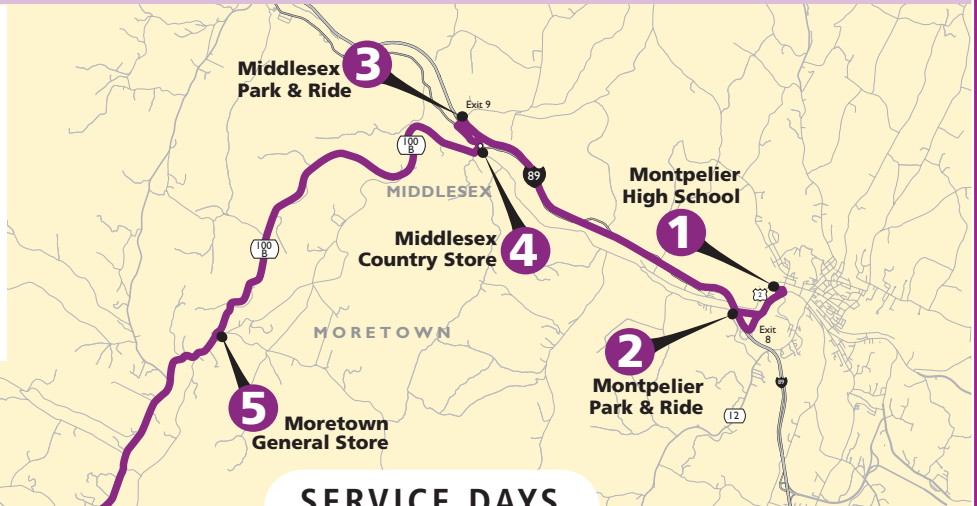

ROUTE NUMBER
126

SnowCap Commuter

SnowCap Commuter

OPERATES DECEMBER 9 – APRIL 7: SEE DATES BELOW

SNOWCAP COMMUTER FARES:

Between towns:

Single fare \$2.00
Senior / Youth (under 17) /
Persons with Disabilities \$1.00

Within towns:

Single fare \$1.00
Senior / Youth (under 17) /
Persons with Disabilities \$0.50

SERVICE DAYS

DECEMBER 2006: 12/9-10, 12/16-17, 12/22-31

JANUARY 2007: 1/1, 1/6-7, 1/13-16, 1/20-21, 1/27-28

FEBRUARY 2007: 2/3-4, 2/10-11, 2/17-18, 2/24-28

MARCH 2007: 3/1-6, 3/10-11, 3/16-18, 3/22-25, 3/31

APRIL 2007: 4/1, 4/7

* = In the AM, the bus will travel to Mad River Glen by on-board request, just tell the driver you want to go to Mad River Glen when you board. If you are dropped off at Mad River Glen in the AM, the bus will automatically pick you up there at 4:05 PM. If you did not get dropped off at Mad River Glen in the AM, but would like to be picked up there in the PM, you must call 496-RIDE by noon to request a pick-up that afternoon.

R = On-board request only.

WEEKEND / HOLIDAY SCHEDULE

	1	2	3	4	5	6	7	8	9	5	4	3	2	1
AM	Montpelier High School 8:15AM	Montpelier Park & Ride 8:18	Middlesex Park & Ride 8:27	Middlesex Country Store 8:30	Moretown Gen. Store 8:39	Village Square 8:50	Lincoln Peak 9:01	Mount Ellen 9:13	Mad River Glen* R	Moretown Gen. Store 9:50	Middlesex Country Store 10:00	Middlesex Park & Ride 10:02	Montpelier Park & Ride 10:11	Montpelier High School 10:14
PM	Montpelier High School 3:15PM	Montpelier Park & Ride 3:19	Middlesex Park & Ride 3:28	Middlesex Country Store 3:30	Moretown Gen. Store 3:40	Mad River Glen* R	Mount Ellen 4:17	Lincoln Peak 4:29	Village Square R	Moretown Gen. Store 4:51	Middlesex Country Store 5:01	Middlesex Park & Ride 5:03	Montpelier Park & Ride 5:12	Montpelier High School 5:15